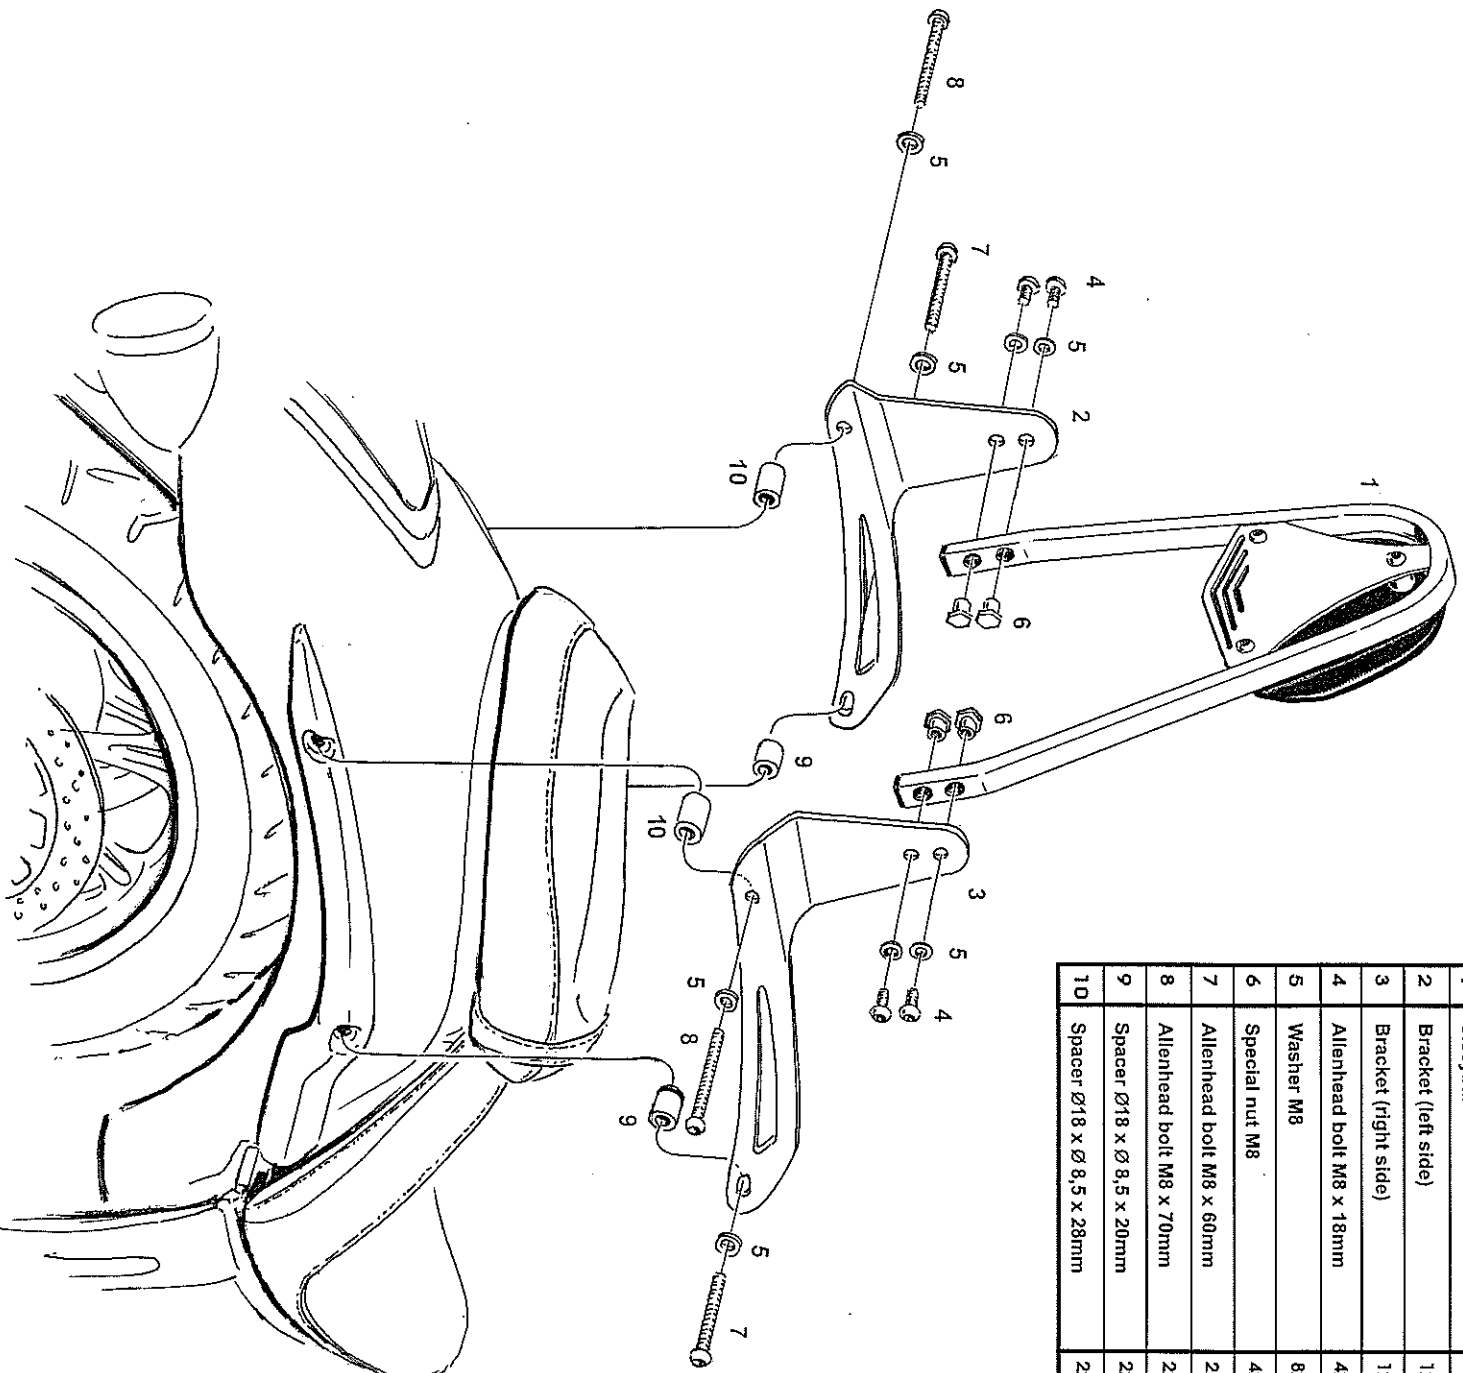

Sissybar

Yamaha XVS 950A

Art. no. 522 - 1049A

Components		
1	Sissybar	1x
2	Bracket (left side)	1x
3	Bracket (right side)	1x
4	Allenhead bolt M8 x 18mm	4x
5	Washer M8	8x
6	Special nut M8	4x
7	Allenhead bolt M8 x 60mm	2x
8	Allenhead bolt M8 x 70mm	2x
9	Spacer Ø18 x Ø 8,5 x 20mm	2x
10	Spacer Ø18 x Ø 8,5 x 28mm	2x